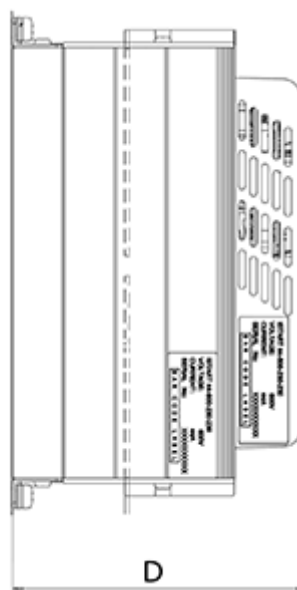

# Data Sheet

Article number: 761690980030

Description: Softstarter iStart model I  
3x400V 980A

## Measures

Control voltage (terminal A1, A2) = 230AC

D = 316

Digital control voltage (terminal 1-5) = 24DC

H = 815

Kg = 75.5

W = 558