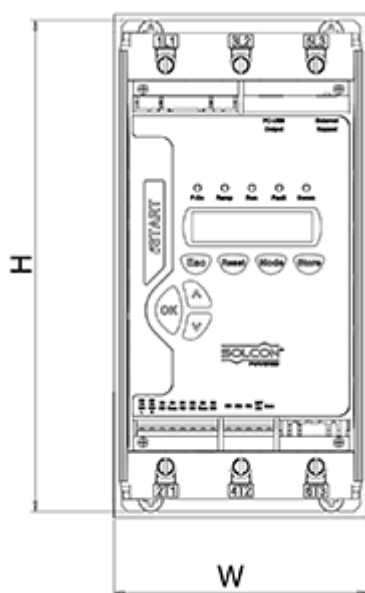

# Data Sheet

Article number: 761690980030

Description: Softstarter iStart model I  
3x400V 980A

## Measures

Control voltage (terminal A1, A2) = 230AC

D = 316

Digital control voltage (terminal 1-5) = 24DC

H = 815

Kg = 75.5

W = 558